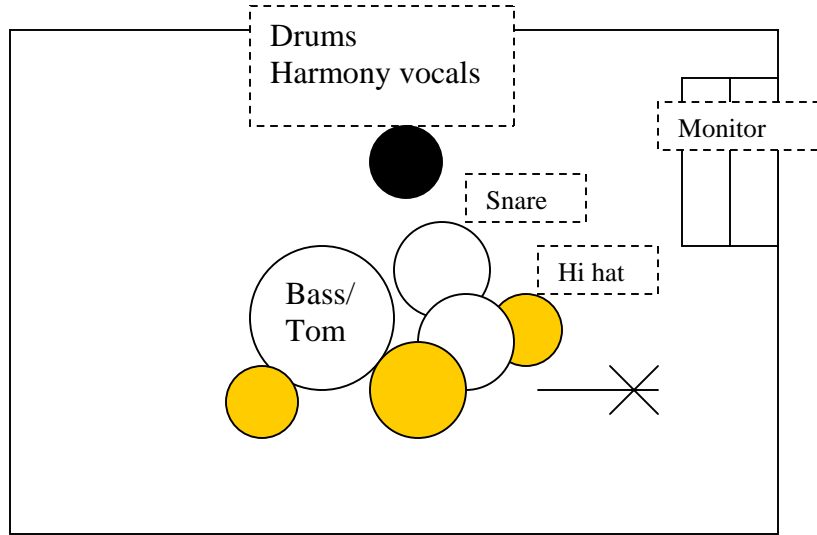

**RUSTY EVANS
&
RING OF FIRE**

STAGE PLOT

MIC CHART
 4 vocal mics w/boom stands.
 Minimum 4 instrument mics for guitar amp, vertical bass drum/floor tom combo (bass drum miked from bottom), snare drum & drum overhead.

Bass guitar
 Harmony vocals